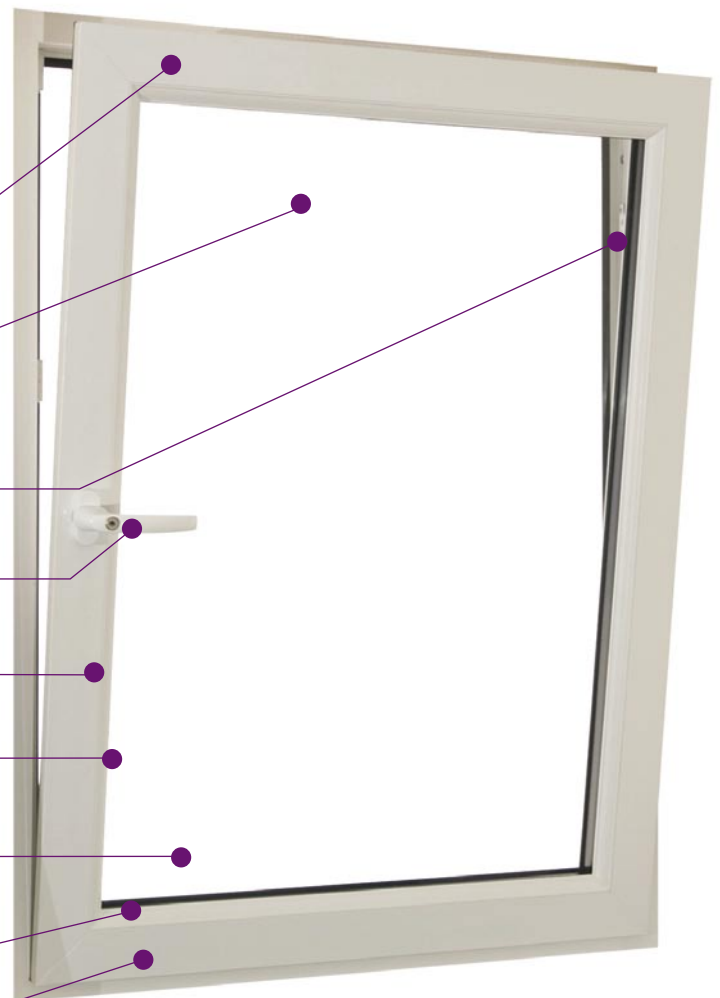

PRODUCT FEATURES AT A GLANCE

Tilt & Side Opening For Easy Cleaning And Ventilation

Internally Glazed

High Security Multi Point Locking Mechanism

Corrosion Resistant Hardware

Low Maintenance Easy Clean Profile

Co Extruded Ovalo/bead Profile

28mm Double Glazed As Standard

36mm Triple Glazed Option

Multi-Chamber Unleaded Profile

Senator Tilt & Turn Windows

Multi-Chamber Profile

Lead Free Profile

Thermally Efficient

Double Glazed Unit

The window that acts like a door - turn the handle 90 degrees to tilt the window and allow air in, or turn it a further 90 degrees and the window opens inwards like a door. The Senator Tilt & Turn Window is a truly versatile system, ideal for many different types of installations - from individual houses to high-spec apartment blocks. Add to that the excellent security, elegant designs and high energy-efficiency and you can see why Senator PVC Tilt & Turn windows are so popular.

Because we use only the very best fittings available, you'll find operation of the Senator Tilt & Turn window both smooth and effortless. And because the window can open inwards like a door, you'll find cleaning the outside of your windows so much easier.