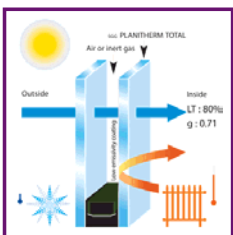

Co Extruded Ovalo/bead Profile

28mm Double Glazed As Standard

36mm Triple Glazed Option

Multi-Chamber Unleaded Profile

Senator Tilt & Turn Windows

Multi-Chamber Profile

Lead Free Profile

Thermally Efficient

Double Glazed Unit

The window that acts like a door - turn the handle 90 degrees to tilt the window and allow air in, or turn it a further 90 degrees and the window opens inwards like a door. The Senator Tilt & Turn Window is a truly versatile system, ideal for many different types of installations - from individual houses to high-spec apartment blocks. Add to that the excellent security, elegant designs and high energy-efficiency and you can see why Senator PVC Tilt & Turn windows are so popular.